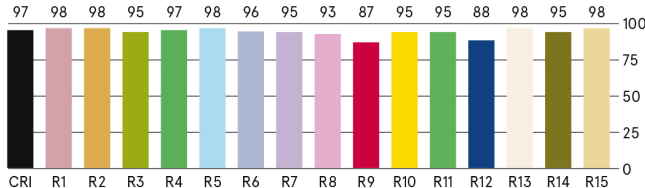

Colour Quality at 2800K