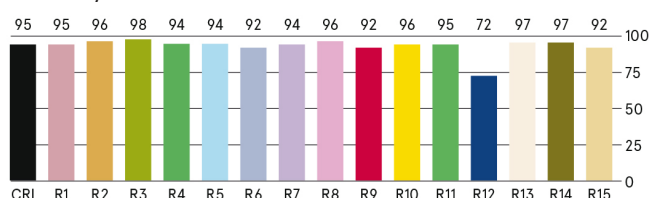

Colour Quality at 6000K

CARPETLIGHT GmbH
Schleestr. 12
22767 Hamburg
Germany

Phone: +49 40 430 96 222
Email: info@carpetlight.com
Web: www.carpetlight.com
Instagram: [#carpetlight](https://www.instagram.com/carpetlight)