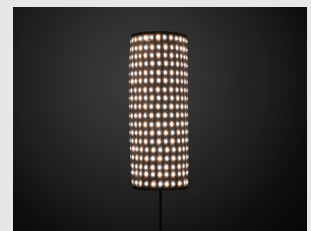

# Flexible Bi-color SMD LED Light

### 100W Flexible Bi-color SMD LED Light

- ◆ 504pcs ultra bright surface mounted LEDs
- ◆ Flexible 10°-360° lighting
- ◆ 100W power, 2400Lux @ 1 meter center
- ◆ 3000K-5600K continuously adjustable
- ◆ 0-100% flick-free dimming
- ◆ Super high CRI Ra≥97, TLCI≥97
- ◆ Separate controller with LCD touch screen
- ◆ 2.4G wireless cascading control
- ◆ Support DC / V-mount battery 11-17V input
- ◆ Water proof fabric for outdoor using
- ◆ Portable X bracket for lighting tripod mounting

### 50W Flexible Bi-color SMD LED Light

- ◆ 280pcs ultra bright surface mounted LEDs
- ◆ Flexible 10°-360° lighting
- ◆ 50W power, 1200Lux @ 1 meter center
- ◆ 3000K-5600K continuously adjustable
- ◆ 0-100% flick-free dimming
- ◆ Super high CRI Ra≥97, TLCI≥97
- ◆ Separate controller with LCD touch screen
- ◆ 2.4G wireless cascading control
- ◆ Support DC / V-mount battery 11-17V input
- ◆ Water proof fabric for outdoor using
- ◆ Portable X bracket for lighting tripod mounting