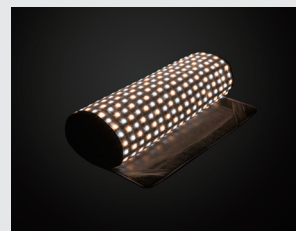

# Flexible Bi-color SMD LED Light

### 100W Flexible Bi-color SMD LED Light

- ◆ 504pcs ultra bright surface mounted LEDs
- ◆ Flexible 10°-360° lighting
- ◆ 100W power, 2400Lux @ 1 meter center
- ◆ 3000K-5600K continuously adjustable
- ◆ 0-100% flick-free dimming
- ◆ Super high CRI Ra≥97, TLCI≥97
- ◆ Separate controller with LCD touch screen
- ◆ 2.4G wireless cascading control
- ◆ Support DC / V-mount battery 11-17V input
- ◆ Water proof fabric for outdoor using
- ◆ Portable X bracket for lighting tripod mounting

### 50W Flexible Bi-color SMD LED Light

- ◆ 280pcs ultra bright surface mounted LEDs
- ◆ Flexible 10°-360° lighting
- ◆ 50W power, 1200Lux @ 1 meter center
- ◆ 3000K-5600K continuously adjustable
- ◆ 0-100% flick-free dimming
- ◆ Super high CRI Ra≥97, TLCI≥97
- ◆ Separate controller with LCD touch screen
- ◆ 2.4G wireless cascading control
- ◆ Support DC / V-mount battery 11-17V input
- ◆ Water proof fabric for outdoor using
- ◆ Portable X bracket for lighting tripod mounting