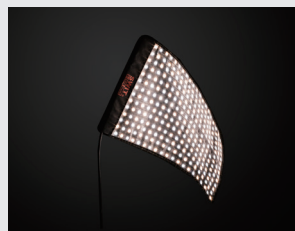

# Flexible Bi-color SMD LED Light

### 100W Flexible Bi-color SMD LED Light

- ◆ 504pcs ultra bright surface mounted LEDs
- ◆ Flexible 10°-360° lighting
- ◆ 100W power, 2400Lux @ 1 meter center
- ◆ 3000K-5600K continuously adjustable
- ◆ 0-100% flick-free dimming
- ◆ Super high CRI Ra≥97, TLCI≥97
- ◆ Separate controller with LCD touch screen
- ◆ 2.4G wireless cascading control
- ◆ Support DC / V-mount battery 11-17V input
- ◆ Water proof fabric for outdoor using
- ◆ Portable X bracket for lighting tripod mounting

### 50W Flexible Bi-color SMD LED Light

- ◆ 280pcs ultra bright surface mounted LEDs
- ◆ Flexible 10°-360° lighting
- ◆ 50W power, 1200Lux @ 1 meter center
- ◆ 3000K-5600K continuously adjustable
- ◆ 0-100% flick-free dimming
- ◆ Super high CRI Ra≥97, TLCI≥97
- ◆ Separate controller with LCD touch screen
- ◆ 2.4G wireless cascading control
- ◆ Support DC / V-mount battery 11-17V input
- ◆ Water proof fabric for outdoor using
- ◆ Portable X bracket for lighting tripod mounting